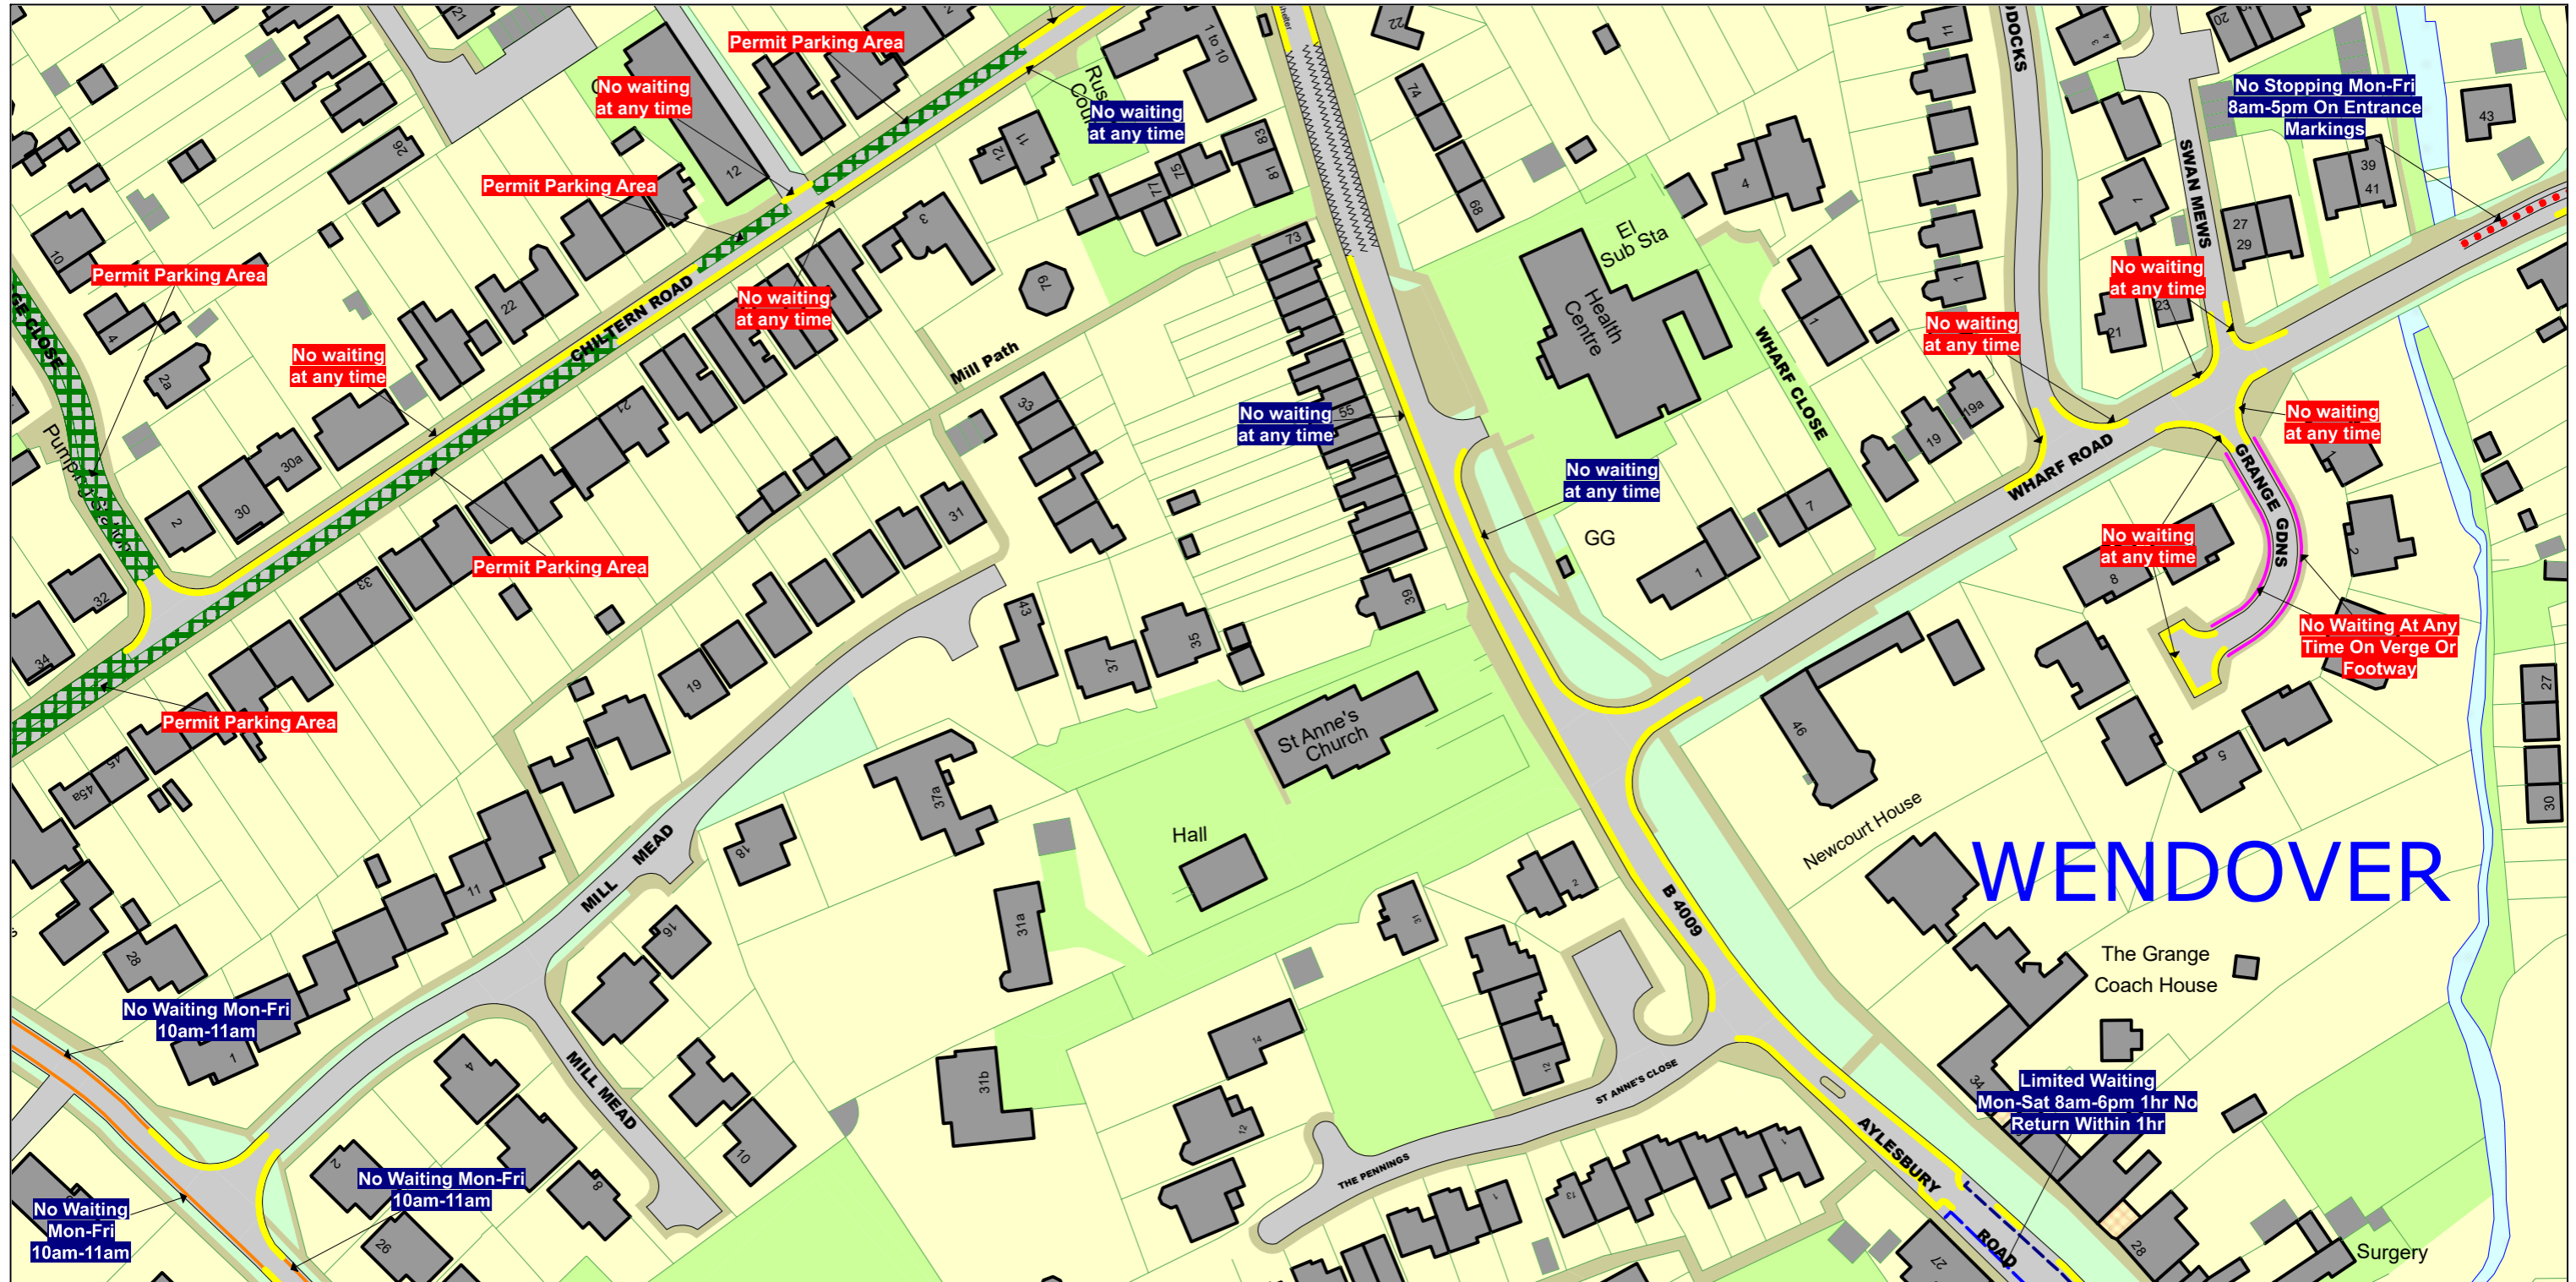

The Buckinghamshire Council (Prohibition of Waiting, Loading and Stopping) and (On-Street Parking Places) Order 2021

SCALE - 1 : 1250 at A3 size

NOTE: SEE STATIC MAP SCHEDULE LEGEND FOR RESTRICTIONS DISPLAYED

This map is reproduced from Ordnance Survey material with the permission of Ordnance Survey on behalf of the Controller of Her Majesty's Stationery Office © Crown Copyright. Unauthorised reproduction infringes Crown copyright and may lead to prosecution or civil proceedings. Buckinghamshire Council Licence No: 100021529 2022